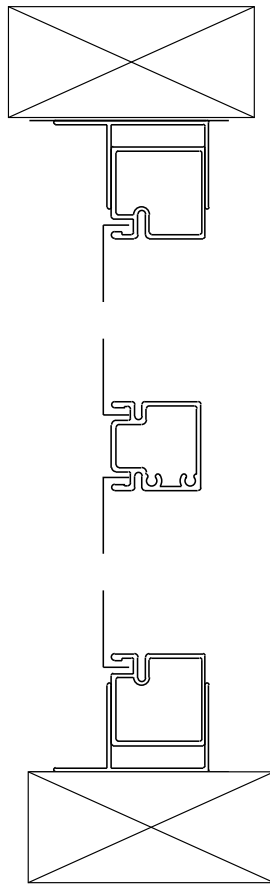

SI1000

Fixed Screen

Head and Sill

Jamb

Please be sure to visit our website for additional product information.
www.solarinnovations.com