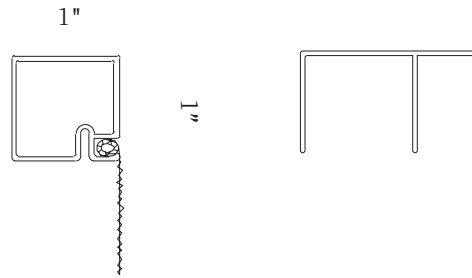

SI1000

Fixed Screen

Head and Sill