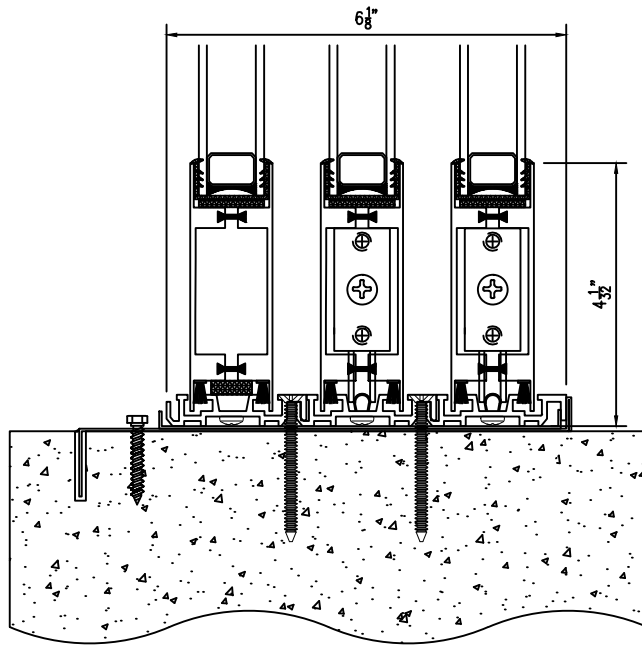

MULTI-TRACK SLIDING WINDOW HEAD
H8201

"EXTERIOR"

"INTERIOR"

HIGH PERFORMANCE MULTI-TRACK SLIDING WINDOW SILL
H8202

| | |
|---------------|-----------------------|
| DETAIL NAME: | SLIDING – MULTI TRACK |
| BLOCK NAME: | |
| APPROVED BY: | APPROVAL DATE: |
| DRAWN BY: | AJM REVISD BY: |
| DRAWING DATE: | REVISION DATE: |