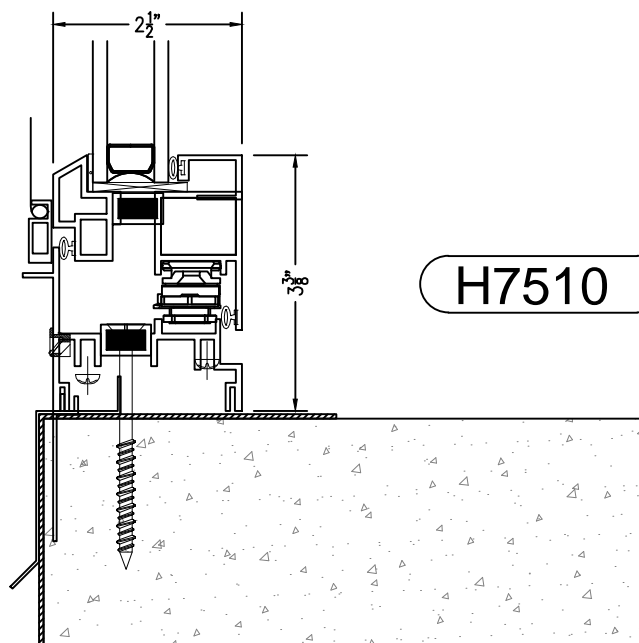

H7509

"EXTERIOR"

"INTERIOR"

H7510

| | |
|---------------|--------------------------------------|
| DETAIL NAME: | INTERNATIONAL WINDOW SYSTEM – HOPPER |
| BLOCK NAME: | |
| APPROVED BY: | APPROVAL DATE: |
| DRAWN BY: | AJM REVISION DATE: |
| DRAWING DATE: | REVISION DATE: |