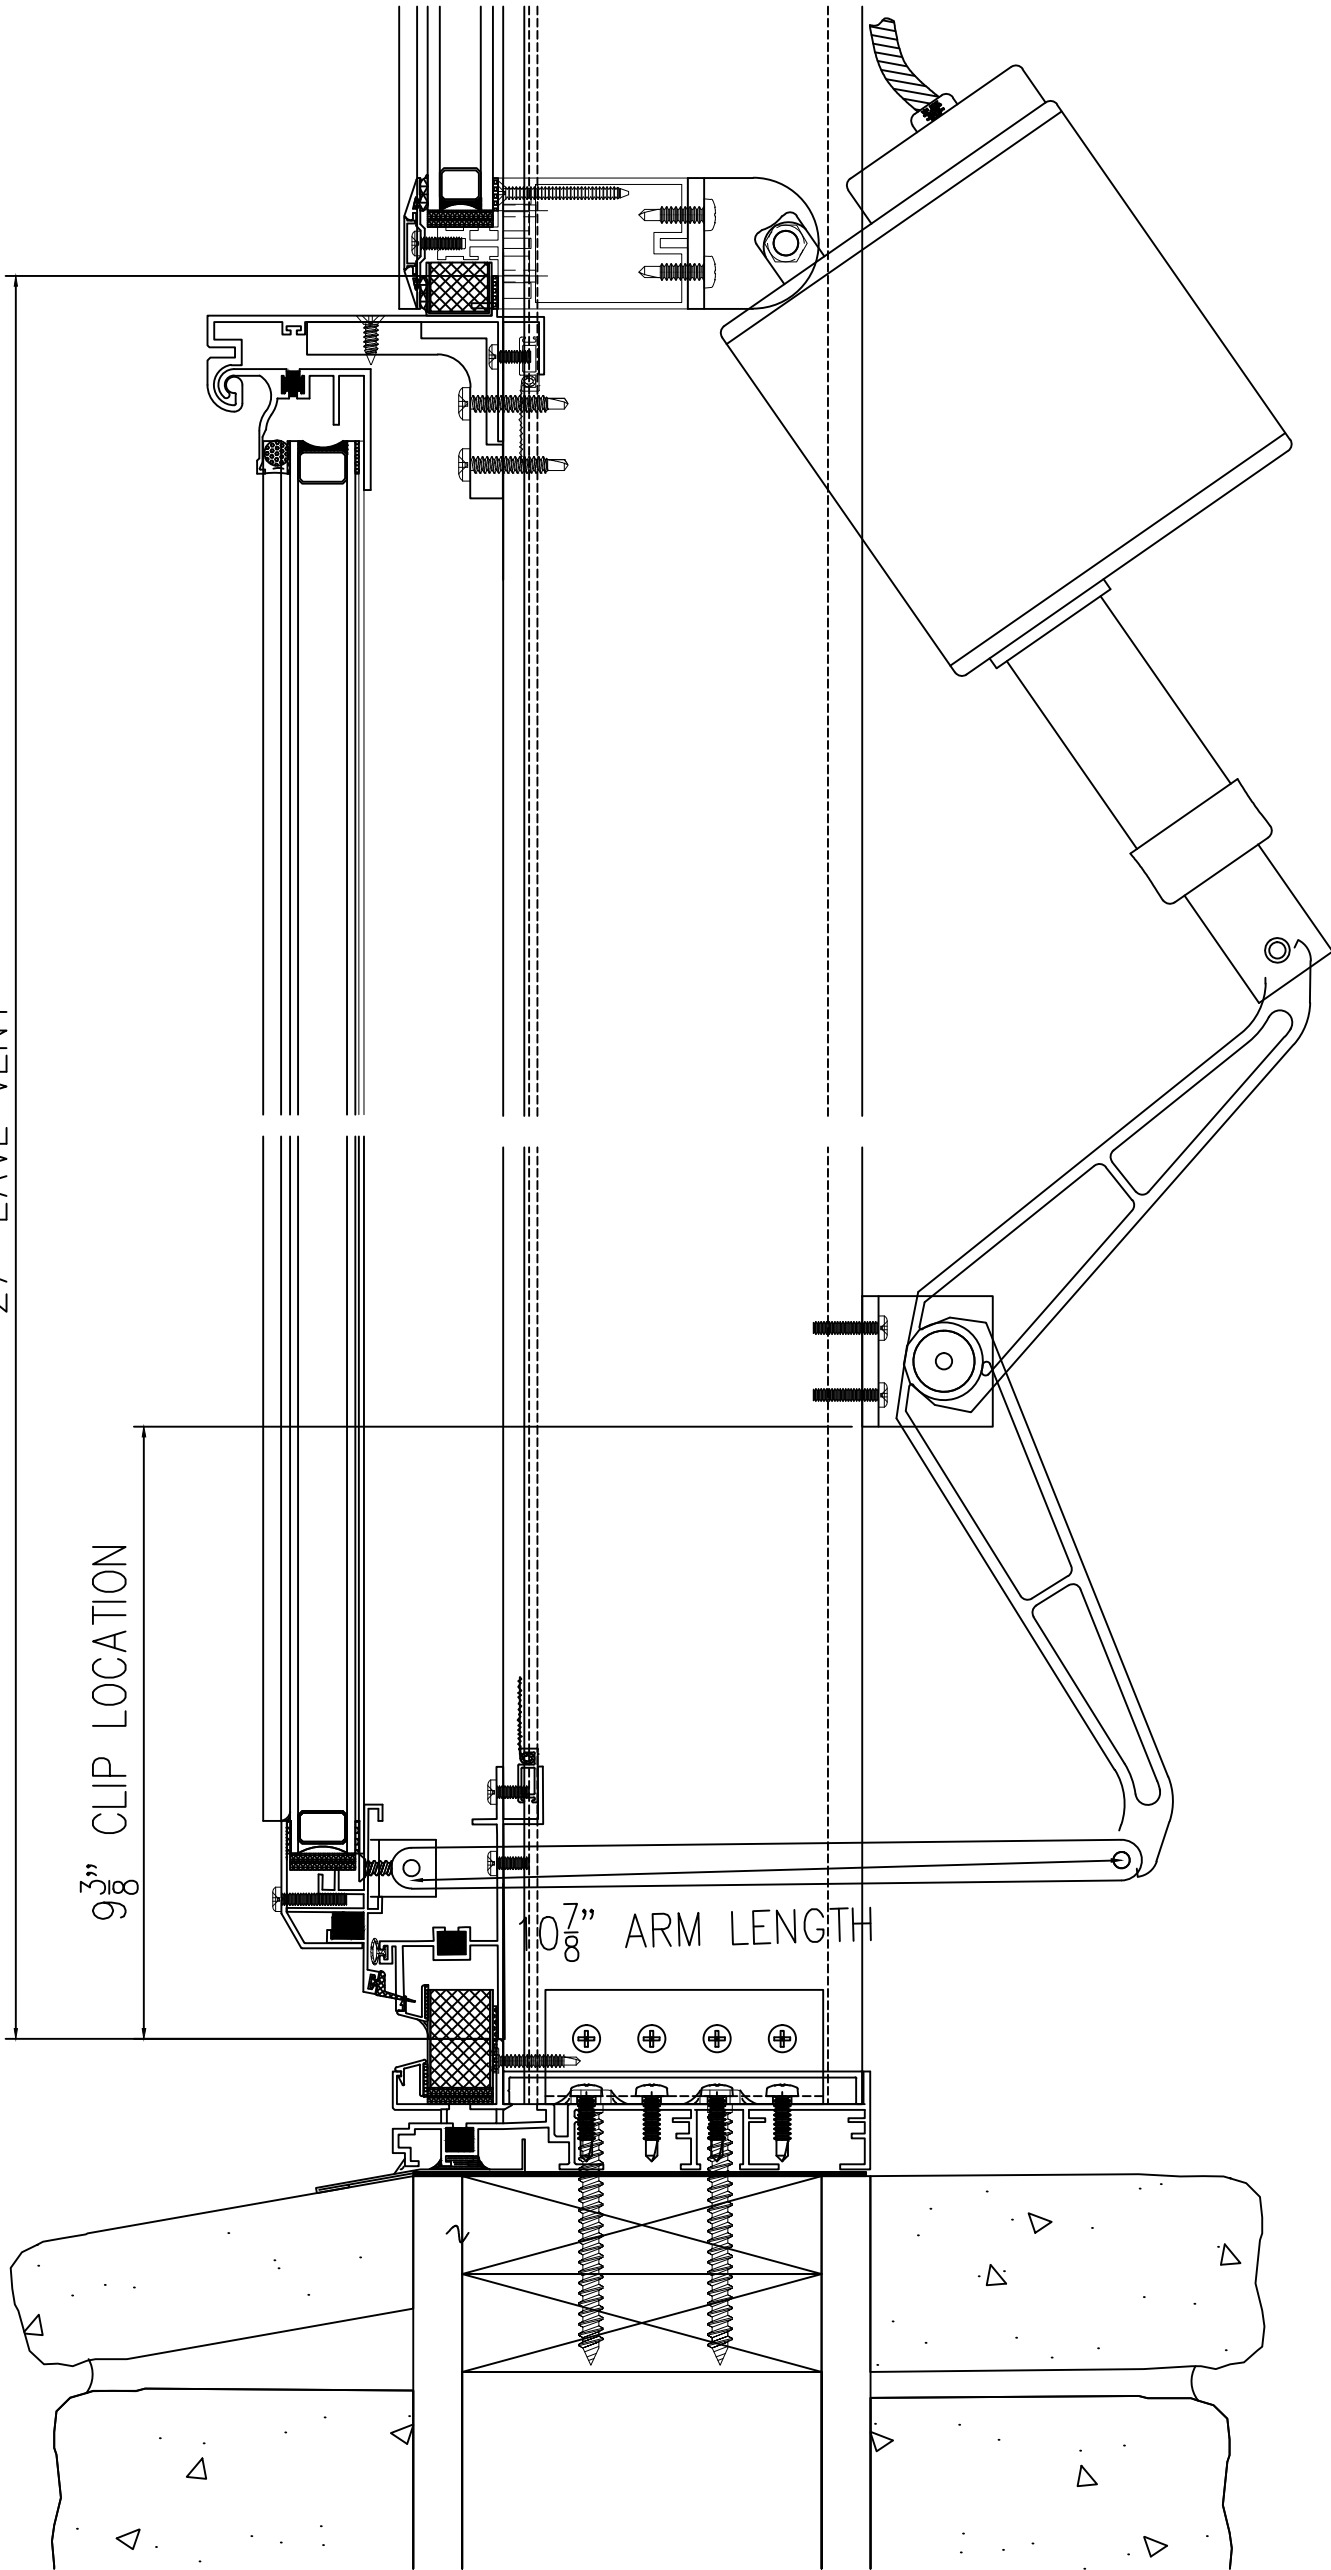

27" EAVE VENT

9³/₈" CLIP LOCATION

10⁷/₈" ARM LENGTH

DETAIL NAME: EAVE VENT DETAIL

BLOCK NAME:

APPROVED BY:

APPROVAL DATE:

DRAWN BY: