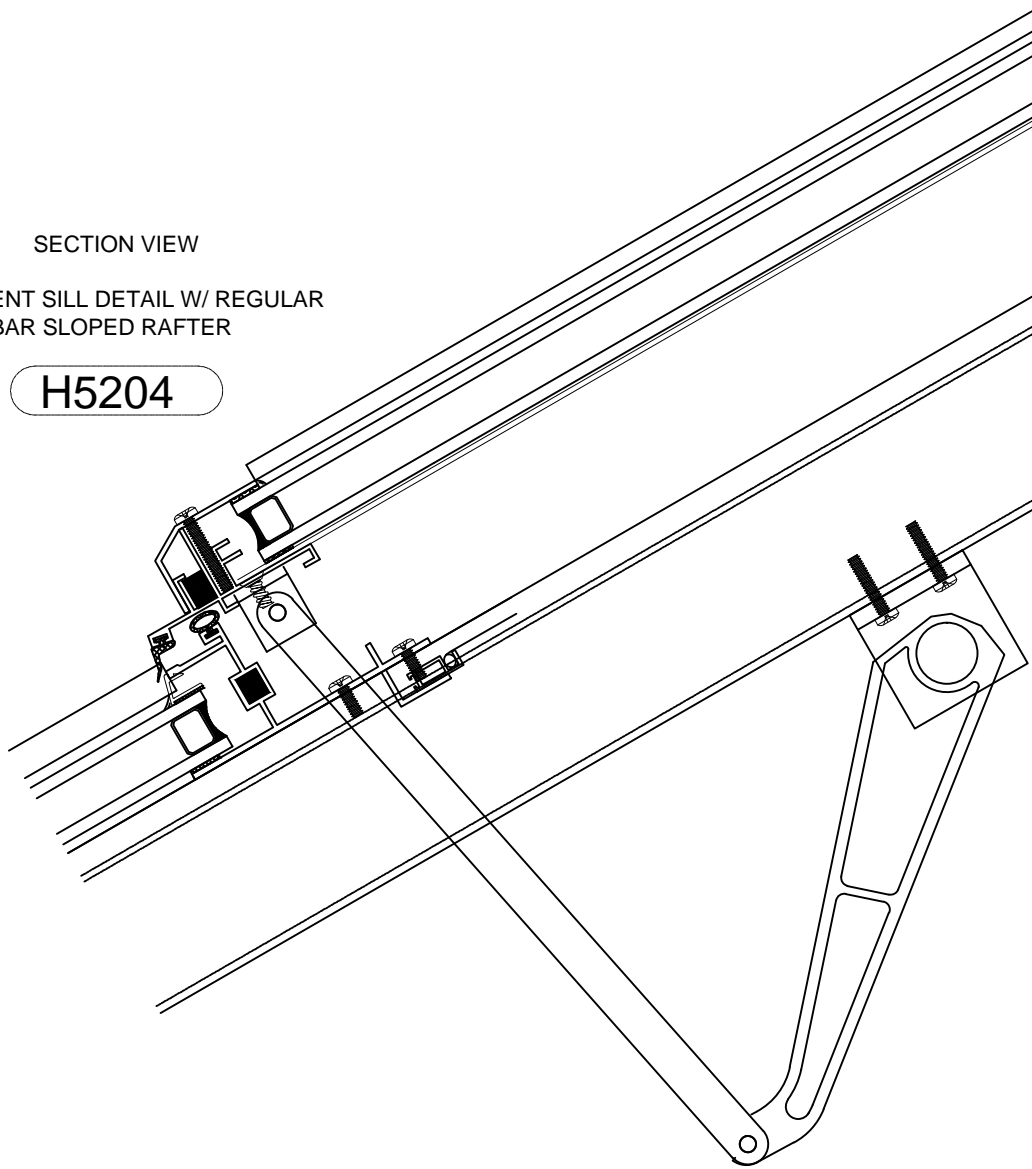

SECTION VIEW
 RIDGE VENT HEAD DETAIL W/ REGULAR
 BAR SLOPED RAFTER

H5206

SECTION VIEW
 RIDGE VENT SILL DETAIL W/ REGULAR
 BAR SLOPED RAFTER

H5204

DETAIL NAME: STRAIGHT-EAVE DOUBLE-PITCH - SKYLIGHT

BLOCK NAME: