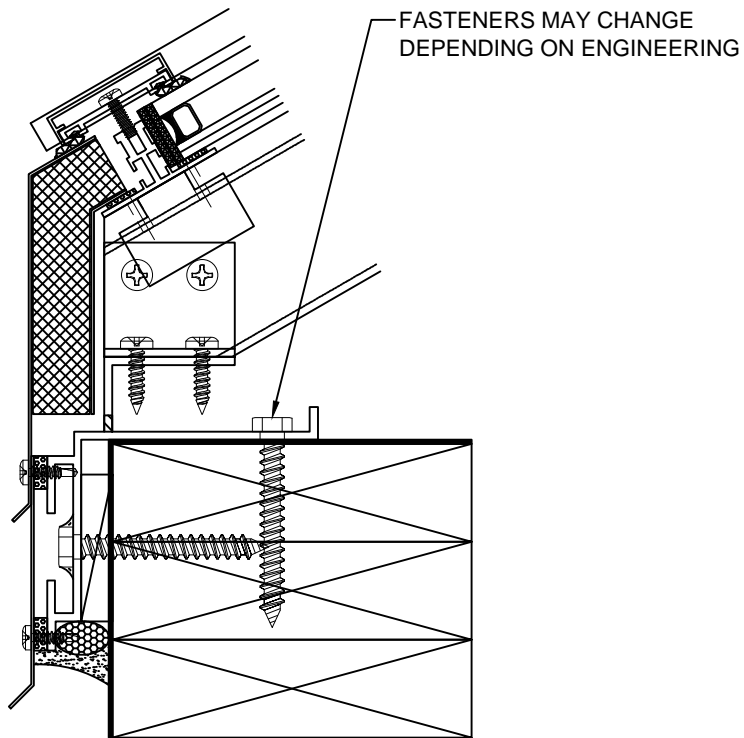

SECTION VIEW
TYPICAL 1" BOXED MUNTIN DETAIL W/
REGULAR BAR SLOPED RAFTER

H5202

SECTION VIEW
REGULAR GLAZING BAR
SKYLIGHT SILL DETAIL

H5201

DETAIL NAME:	POLYGON – SKYLIGHT
BLOCK NAME:	
APPROVED BY:	APPROVAL DATE:
DRAWN BY:	AJM REVISD BY:
DRAWING DATE:	REVISION DATE: