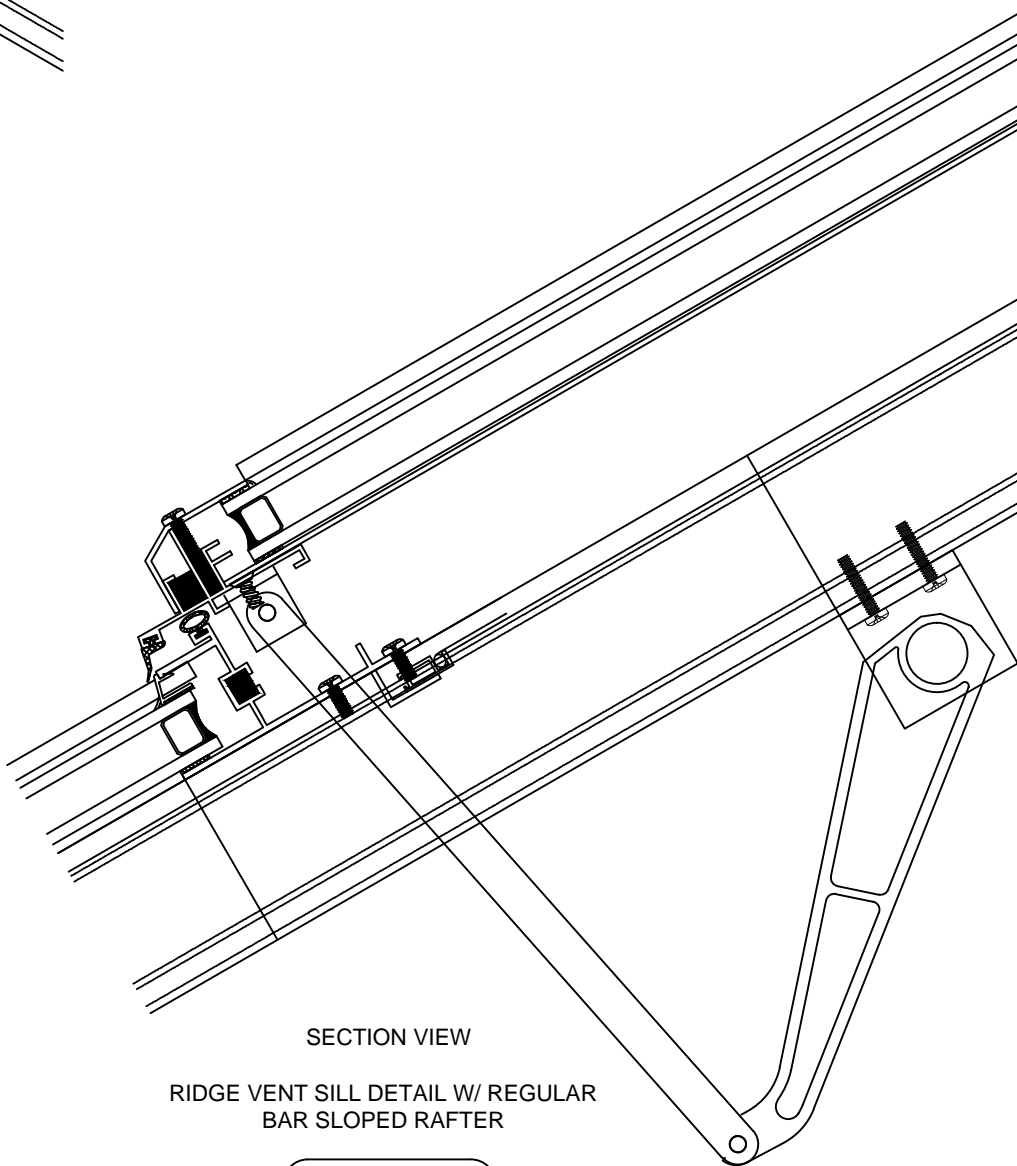

SECTION VIEW
RIDGE VENT HEAD DETAIL W/ REGULAR
BAR SLOPED RAFTER

H5220

SECTION VIEW
TYPICAL DOUBLE-PITCH RIDGE DETAIL W/
REGULAR BAR SLOPED RAFTER

H5218

SECTION VIEW
RIDGE VENT SILL DETAIL W/ REGULAR
BAR SLOPED RAFTER

H5219

SECTION VIEW
TYPICAL MUNTIN DETAIL W/
REGULAR BAR SLOPED RAFTER

H5217

DETAIL NAME:	CONSERVATORY NOSE		
BLOCK NAME:			
APPROVED BY:		APPROVAL DATE:	
DRAWN BY:	AJM	REVISED BY:	
DRAWING DATE:		REVISION DATE:	