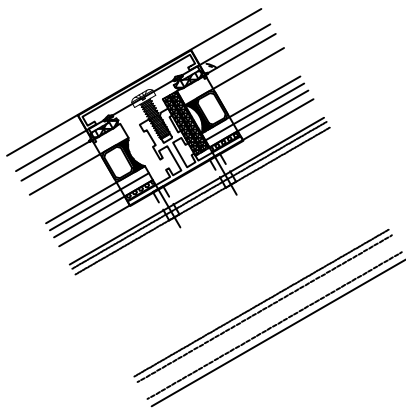

SECTION VIEW
RIDGE VENT HEAD DETAIL W/ REGULAR
BAR SLOPED RAFTER

H5220

SECTION VIEW
TYPICAL DOUBLE-PITCH RIDGE DETAIL W/
REGULAR BAR SLOPED RAFTER

H5218

SECTION VIEW
RIDGE VENT SILL DETAIL W/ REGULAR
BAR SLOPED RAFTER

H5219

SECTION VIEW
TYPICAL MUNTIN DETAIL W/
REGULAR BAR SLOPED RAFTER

H5217

DETAIL NAME:	CONSERVATORY NOSE		
BLOCK NAME:			
APPROVED BY:		APPROVAL DATE:	
DRAWN BY:	AJM	REVISED BY:	
DRAWING DATE:		REVISION DATE:	