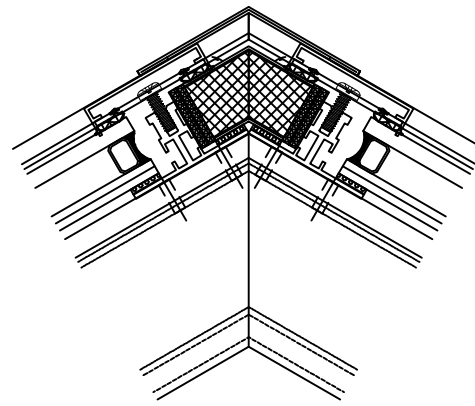

SECTION VIEW
RIDGE VENT HEAD DETAIL W/ REGULAR
BAR SLOPED RAFTER

H5220

SECTION VIEW
TYPICAL DOUBLE-PITCH RIDGE DETAIL W/
REGULAR BAR SLOPED RAFTER

H5218

SECTION VIEW
RIDGE VENT SILL DETAIL W/ REGULAR
BAR SLOPED RAFTER

H5219

SECTION VIEW
TYPICAL MUNTIN DETAIL W/
REGULAR BAR SLOPED RAFTER

H5217

DETAIL NAME:	CONSERVATORY NOSE		
BLOCK NAME:			
APPROVED BY:		APPROVAL DATE:	
DRAWN BY:	AJM	REVISED BY:	
DRAWING DATE:		REVISION DATE:	