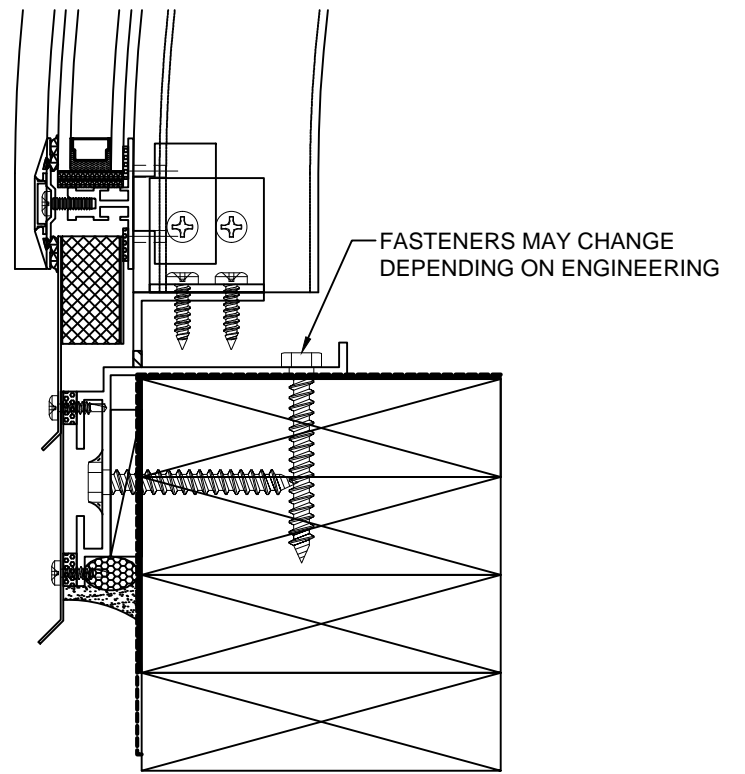

SECTION VIEW  
TYPICAL SILL DETAIL AT  
ENDWALL BAR GABLE  
**H5201**

SECTION VIEW  
REGULAR GLAZING BAR  
SKYLIGHT SILL DETAIL  
**H5202**

DETAIL NAME:	CURVED-EAVE LEAN-TO - SKYLIGHT
BLOCK NAME:	
APPROVED BY:	APPROVAL DATE:
DRAWN BY:	AJM REVISD BY:
DRAWING DATE:	REVISION DATE: