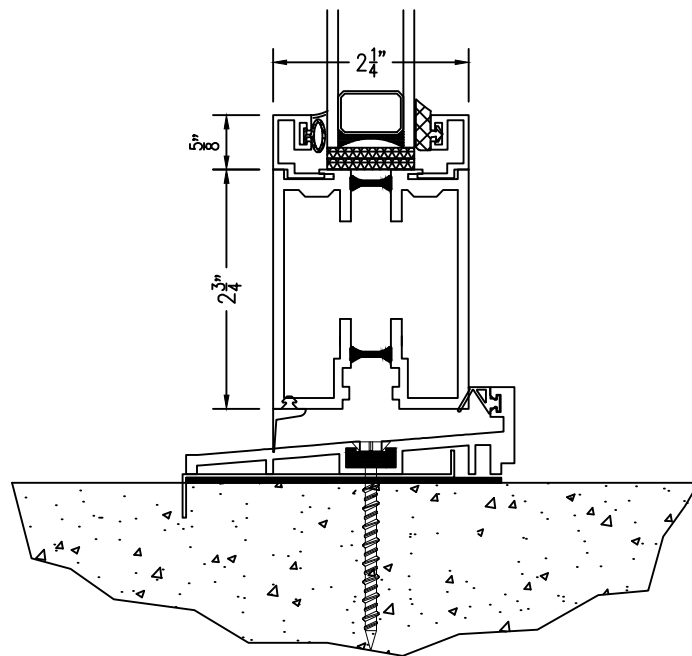

H2251

STANDARD OUT-SWING SILL

H2252

DETAIL NAME:	FRENCH DOOR – OUTSWING
BLOCK NAME:	
APPROVED BY:	APPROVAL DATE:
DRAWN BY:	AJM REVISD BY:
DRAWING DATE:	REVISION DATE: