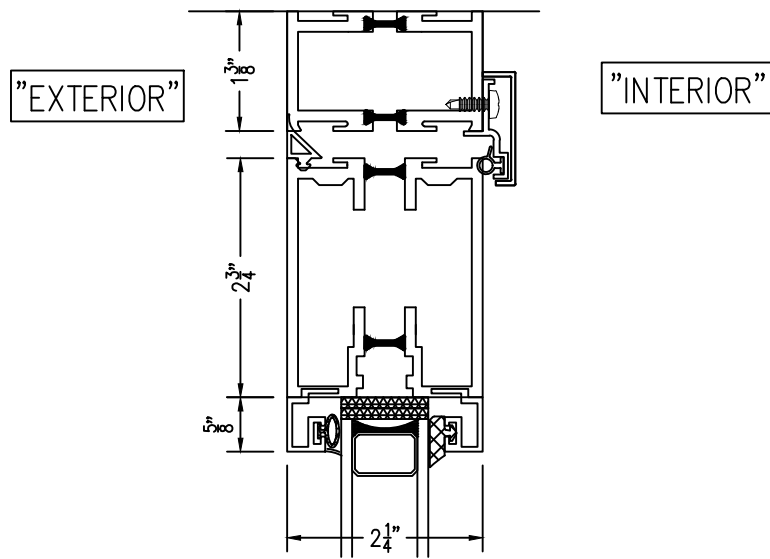

H2251

STANDARD OUT-SWING SILL

H2252

DETAIL NAME:	FRENCH DOOR – OUTSWING
BLOCK NAME:	
APPROVED BY:	APPROVAL DATE:
DRAWN BY:	AJM REVISD BY:
DRAWING DATE:	REVISION DATE: