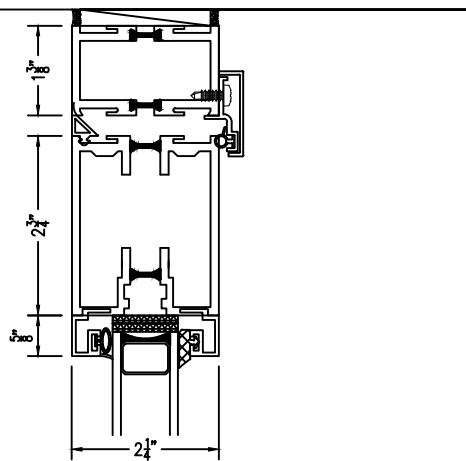

H2251

"EXTERIOR"

"INTERIOR"

H2252

STANDARD OUT-SWING SILL

H2253

V2251

V2252

DETAIL NAME:	TERRACE DOOR – INSWING
BLOCK NAME:	
APPROVED BY:	APPROVAL DATE:
DRAWN BY:	AJM REVISED BY:
DRAWING DATE:	REVISION DATE: