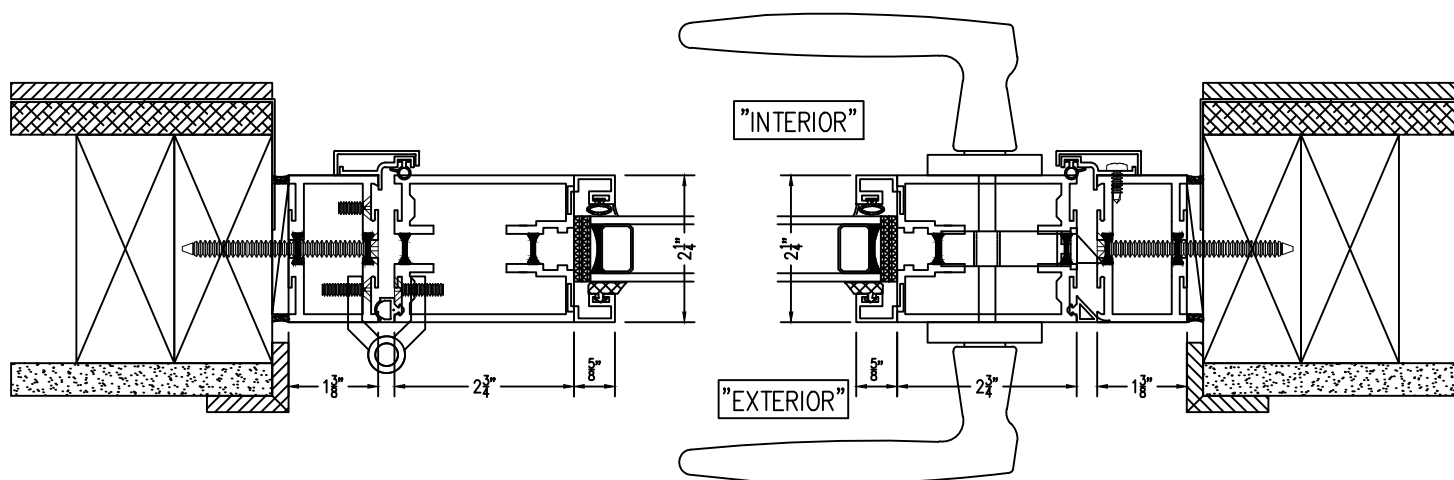

H2251

"EXTERIOR"

"INTERIOR"

H2252

STANDARD OUT-SWING SILL

H2253

V2251

V2252

DETAIL NAME:	TERRACE DOOR – INSWING
BLOCK NAME:	
APPROVED BY:	APPROVAL DATE:
DRAWN BY:	AJM REVISED BY:
DRAWING DATE:	REVISION DATE: