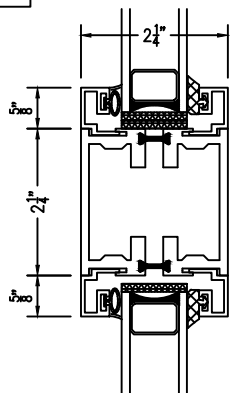

H2251

"EXTERIOR"

"INTERIOR"

H2252

STANDARD OUT-SWING SILL

H2253

V2251

V2252

DETAIL NAME:	TERRACE DOOR – INSWING
BLOCK NAME:	
APPROVED BY:	APPROVAL DATE:
DRAWN BY:	AJM REVISED BY:
DRAWING DATE:	REVISION DATE: