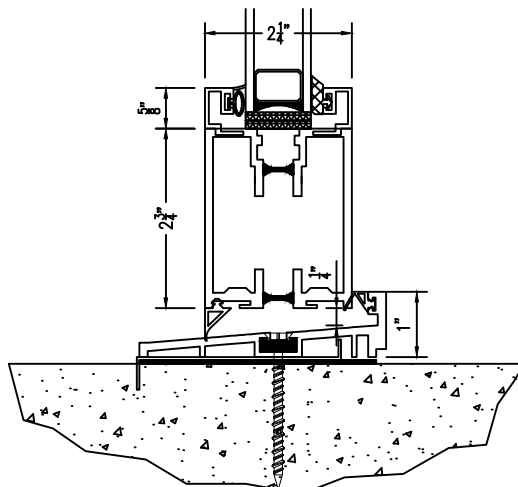

H2251

"EXTERIOR"

"INTERIOR"

H2252

STANDARD OUT-SWING SILL

H2253

V2251

V2252

DETAIL NAME:	TERRACE DOOR – INSWING
BLOCK NAME:	
APPROVED BY:	APPROVAL DATE:
DRAWN BY:	AJM REVISED BY:
DRAWING DATE:	REVISION DATE: