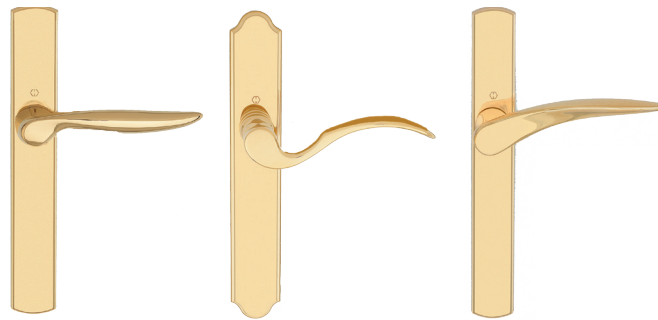

Terrace Door Hardware

Coastal Applications

Handle Options

Back Plate Options

London Handle**

Frankfurt Handle**

Verona Handle**

New Orleans Handle**

Toronto Handle**

München Handle**

Ródos Handle**

Color Options

Rustic Umber**

White**

Matte Black**

Satin Nickel (C)**

Brass (C)**

Antique Nickel (C)**

(C) = Heavy Saltwater Resistant Finishes

**Additional Costs Apply.

Interior Applications

Back Plate Options

Handle Options

Milan Handle (Standard)

Capri Handle**

Venice Handle**

Color Options

Panic Hardware

Wire Pulls

**Additional Costs Apply.