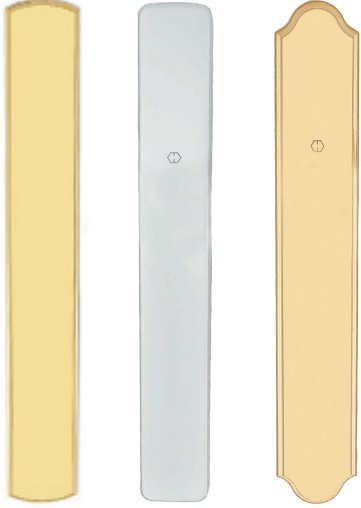

Terrace Door Hardware

Coastal Applications

Handle Options

Back Plate Options

London Handle**

Frankfurt Handle**

Verona Handle**

New Orleans Handle**

Toronto Handle**

München Handle**

Ródos Handle**

Color Options

Rustic Umber**

White**

Matte Black**

Satin Nickel (C)**

Brass (C)**

Antique Nickel (C)**

(C) = Heavy Saltwater Resistant Finishes

**Additional Costs Apply.

Interior Applications

Back Plate Options

Handle Options

Milan Handle (Standard)