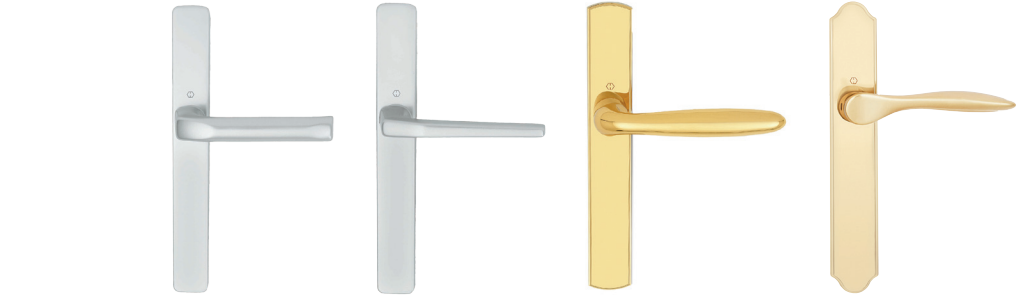

Terrace Door Hardware

Coastal Applications

Handle Options

Back Plate Options

London Handle**

Frankfurt Handle**

Verona Handle**

New Orleans Handle**

Toronto Handle**

München Handle**

Ródos Handle**

Color Options

Rustic Umber**

White**

Matte Black**

Satin Nickel (C)**

Brass (C)**

Antique Nickel (C)**

(C) = Heavy Saltwater Resistant Finishes

**Additional Costs Apply.

Interior Applications

Back Plate Options

Handle Options

Milan Handle (Standard)