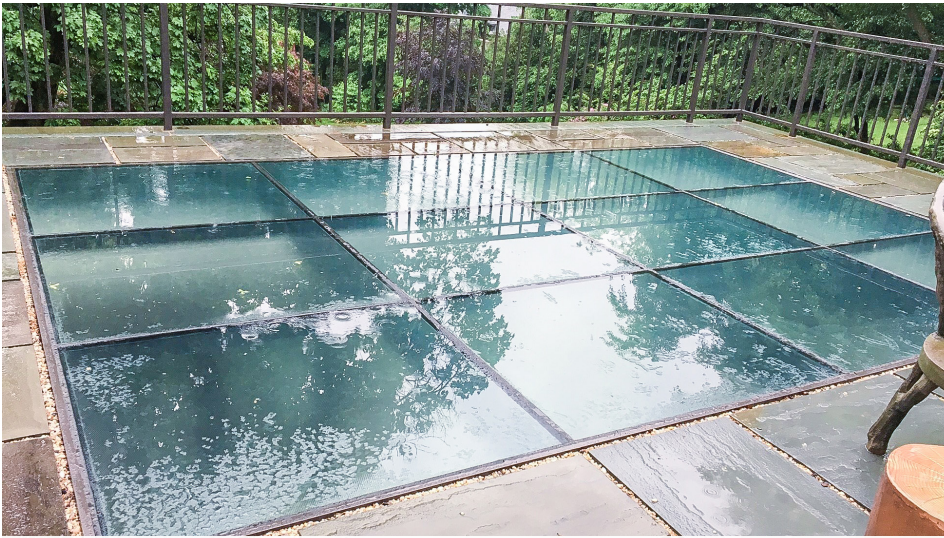

SOLAR INNOVATIONS® WALKABLE SKYLIGHTS

Project Reference Sheet
Revised 07.13.21

NEW YORK RESIDENCE

PROJECT ID
15-04-170

LOCATION

Riverdale, New York

SERIES

Walkable Skylight